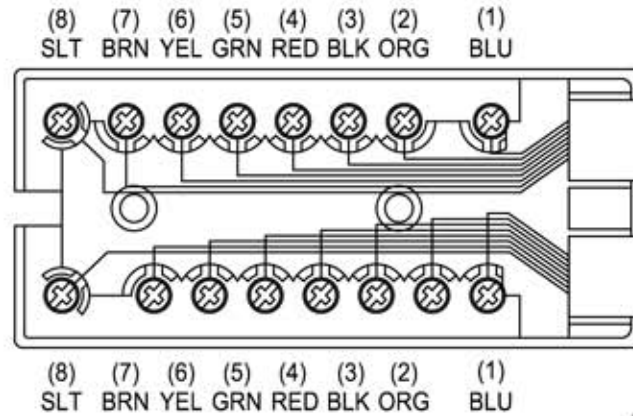

WITH 2, 8C8P RJ45 JACKS

.81  
[20.6]

DIMENSIONS ARE REFERENCE  
[ ] = METRIC

Allen Tel Products, Inc.  
30 TV5 DRIVE • HENDERSON, NV • 89014

AT888  
MODULAR DUPLEX SURFACE JACK