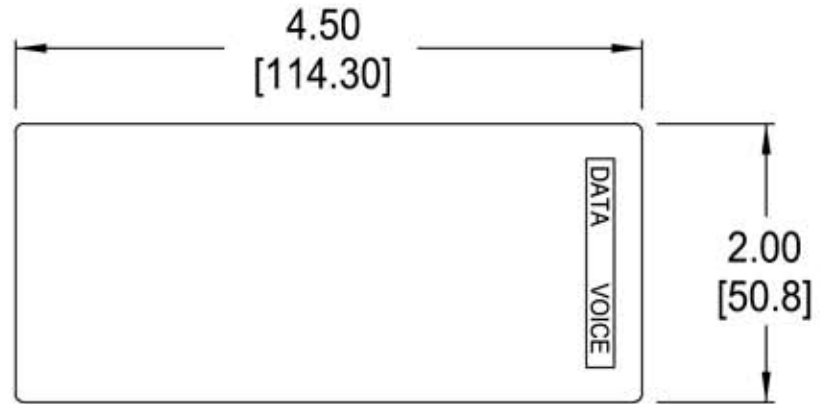

WITH 2, 8C8P RJ45 JACKS

.81  
[20.6]

DIMENSIONS ARE REFERENCE  
[ ] = METRIC

Allen Tel Products, Inc.  
30 TV5 DRIVE • HENDERSON, NV • 89014

AT888  
MODULAR DUPLEX SURFACE JACK