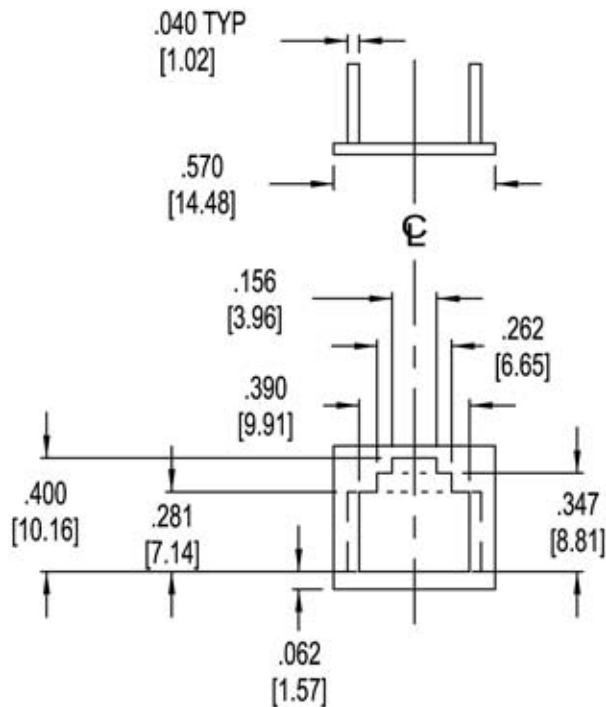

NOTE:
[] = METRIC

Allen Tel Products, Inc.

30 TV5 DRIVE • HENDERSON, NV • 89014

AT8-6
JACK INSERT