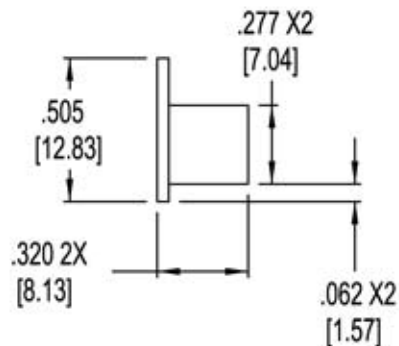

NOTE:
[] = METRIC

Allen Tel Products, Inc.

30 TV5 DRIVE • HENDERSON, NV • 89014

AT8-6
JACK INSERT