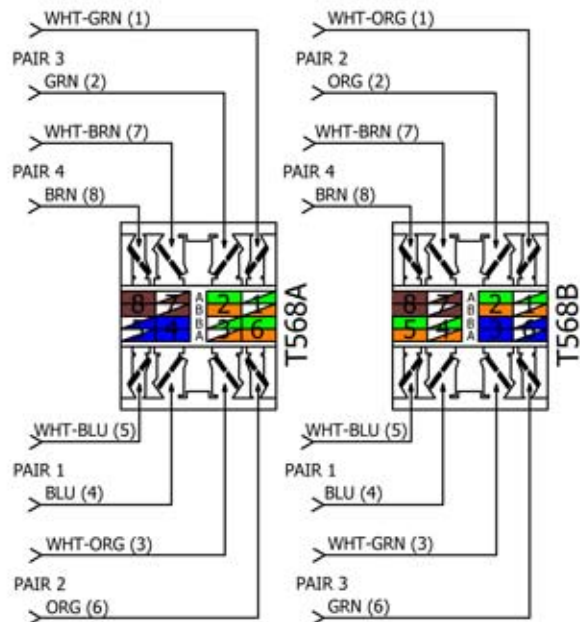

FRONT VIEW

BOTTOM VIEW

SIDE VIEW  
FULLY SHIELDED

**NOTES:**

1. FULLY SHIELED KEYSTONE JACK
2. EXCEEDS CATEGORY 6 CHANNEL ACR REQUIREMENT
3. HOUSING: ABS UL94V-0 E/W METAL CASE
4. 110 TERMINATION

CHANNEL COMPARISON	CAT.6	PERFORMANCE CHOICE
INSERTION LOSS*	36.0dB	34.0dB
PS-NEAR END CROSS-TALK (NEXT)*	30.2dB	34.0dB
RETURN LOSS	8.0dB	10.0dB
POSITIVE PS-ACR	NO	YES
INDEPENDENTLY TESTED	NO	YES
*AT 250MHZ		

E131692

**Allen Tel Products, Inc.**

30 TV5 DRIVE • HENDERSON, NV • 89014

**AT66SH  
CAT6 JACK MODULE**