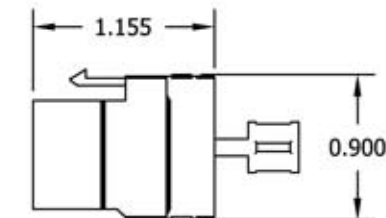

FRONT VIEW

BOTTOM VIEW

SIDE VIEW  
FULLY SHIELDED

**NOTES:**

1. FULLY SHIELED KEYSTONE JACK
2. EXCEEDS CATEGORY 6 CHANNEL ACR REQUIREMENT
3. HOUSING: ABS UL94V-0 E/W METAL CASE
4. 110 TERMINATION

CHANNEL COMPARISON	CAT.6	PERFORMANCE CHOICE
INSERTION LOSS*	36.0dB	34.0dB
PS-NEAR END CROSS-TALK (NEXT)*	30.2dB	34.0dB
RETURN LOSS	8.0dB	10.0dB
POSITIVE PS-ACR	NO	YES
INDEPENDENTLY TESTED	NO	YES
*AT 250MHZ		