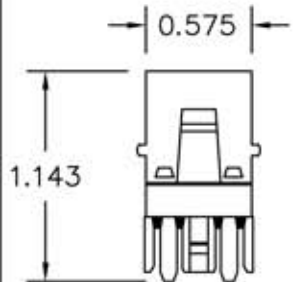

FRONT VIEW

SIDE VIEW

BOTTOM VIEW

T568A

T568B

NOTES:

- 1. HOUSING: ABS UL94V-0
- 2. 110 TERMINATION
- 4. DIMENSIONS ARE IN INCHES
- 5. XX=COLOR: 00-BLACK, 04-YELLOW, 05-GREEN, 09-IVORY, 14-GREY, 15-WHITE, 16-ORANGE, 20-BLUE, 47-RED, 52-EL. IVORY