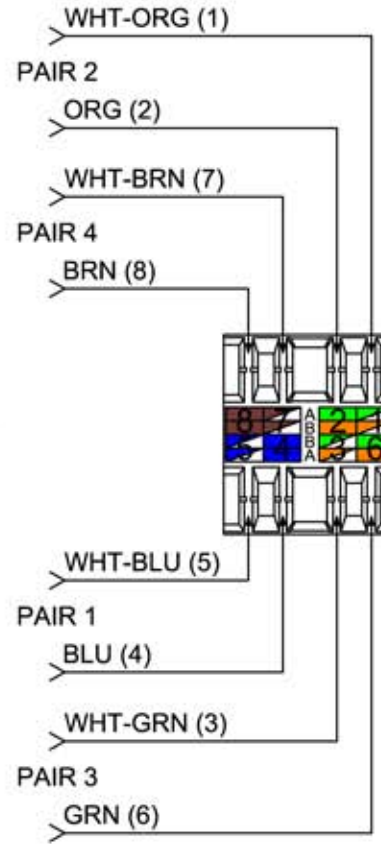

FRONT VIEW

SIDE VIEW

BOTTOM VIEW

T568A

T568B

NOTES:

- 1. HOUSING: ABS UL94V-0
- 2. 110 TERMINATION
- 4. DIMENSIONS ARE IN INCHES
- 5. XX=COLOR: 00-BLACK, 04-YELLOW, 05-GREEN, 09-IVORY, 14-GREY, 15-WHITE, 16-ORANGE, 20-BLUE, 47-RED, 52-EL. IVORY

ALLEN TEL PRODUCTS, INC.
30 TV5 DRIVE, HENDERSON, NEVADA 89014

AT66EZ-XX
CAT 6 E-Z JACK MODULE