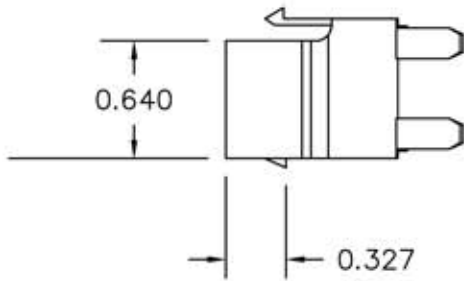

FRONT VIEW

SIDE VIEW

BOTTOM VIEW

T568A

T568B

NOTES:

- 1. HOUSING: ABS UL94V-0
- 2. 110 TERMINATION
- 4. DIMENSIONS ARE IN INCHES
- 5. XX=COLOR: 00-BLACK, 04-YELLOW, 05-GREEN, 09-IVORY, 14-GREY, 15-WHITE, 16-ORANGE, 20-BLUE, 47-RED, 52-EL. IVORY