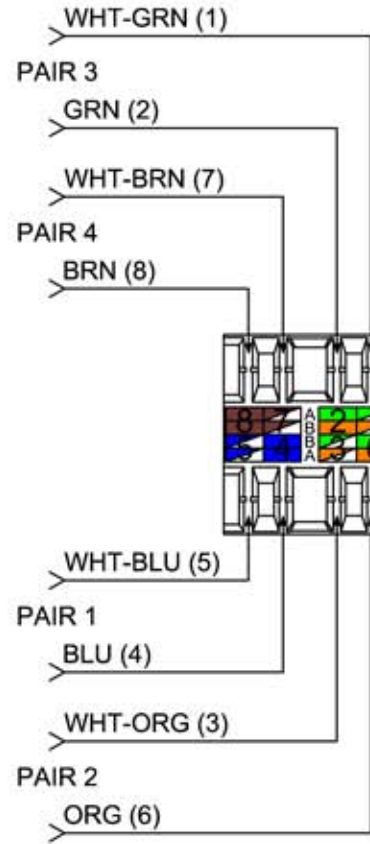

FRONT VIEW

SIDE VIEW

BOTTOM VIEW

T568A

T568B

NOTES:

- 1. HOUSING: ABS UL94V-0
- 2. 110 TERMINATION
- 4. DIMENSIONS ARE IN INCHES
- 5. XX=COLOR: 00-BLACK, 04-YELLOW, 05-GREEN, 09-IVORY, 14-GREY, 15-WHITE, 16-ORANGE, 20-BLUE, 47-RED, 52-EL. IVORY

ALLEN TEL PRODUCTS, INC.
30 TV5 DRIVE, HENDERSON, NEVADA 89014

AT66EZ-XX
CAT 6 E-Z JACK MODULE