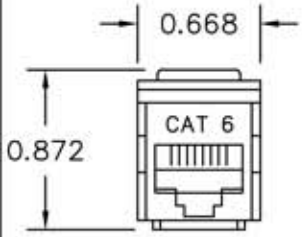

FRONT VIEW

SIDE VIEW

BOTTOM VIEW

T568A

T568B

NOTES:

- 1. HOUSING: ABS UL94V-0
- 2. 110 TERMINATION
- 4. DIMENSIONS ARE IN INCHES
- 5. XX=COLOR: 00-BLACK, 04-YELLOW, 05-GREEN, 09-IVORY, 14-GREY, 15-WHITE, 16-ORANGE, 20-BLUE, 47-RED, 52-EL. IVORY