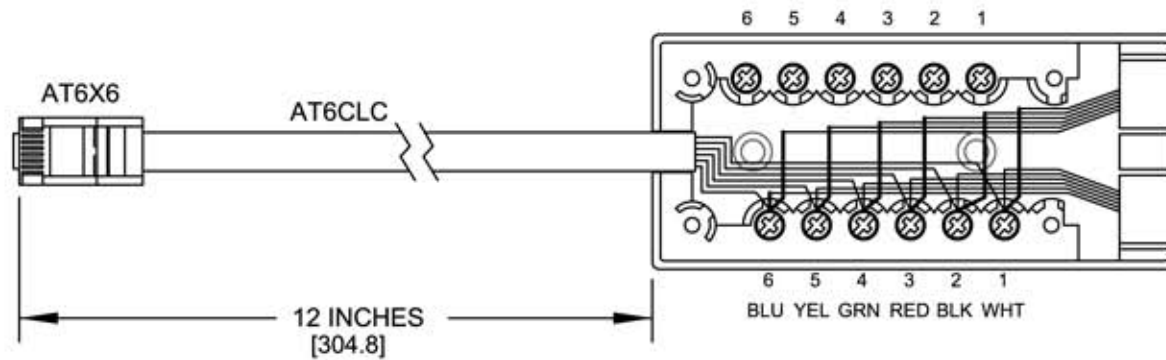

WITH 2, 6C6P RJ11 JACKS

DIMENSIONS ARE REFERENCE
[] = METRIC

Allen Tel Products, Inc.

30 TV5 DRIVE • HENDERSON, NV • 89014

AT666-34826 ADAPTER
SURFACE JACK