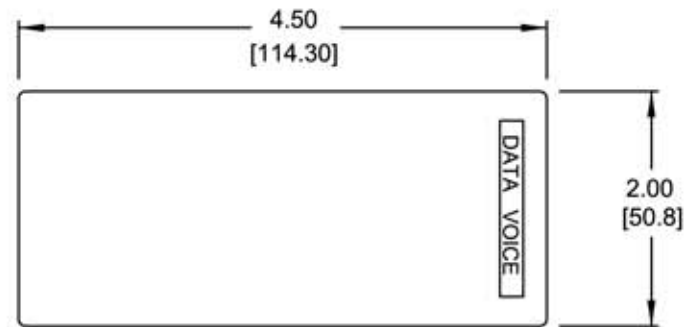

WITH 2, 6C6P RJ11 JACKS

DIMENSIONS ARE REFERENCE
[] = METRIC

Allen Tel Products, Inc.

30 TV5 DRIVE • HENDERSON, NV • 89014

AT666-34826 ADAPTER
SURFACE JACK