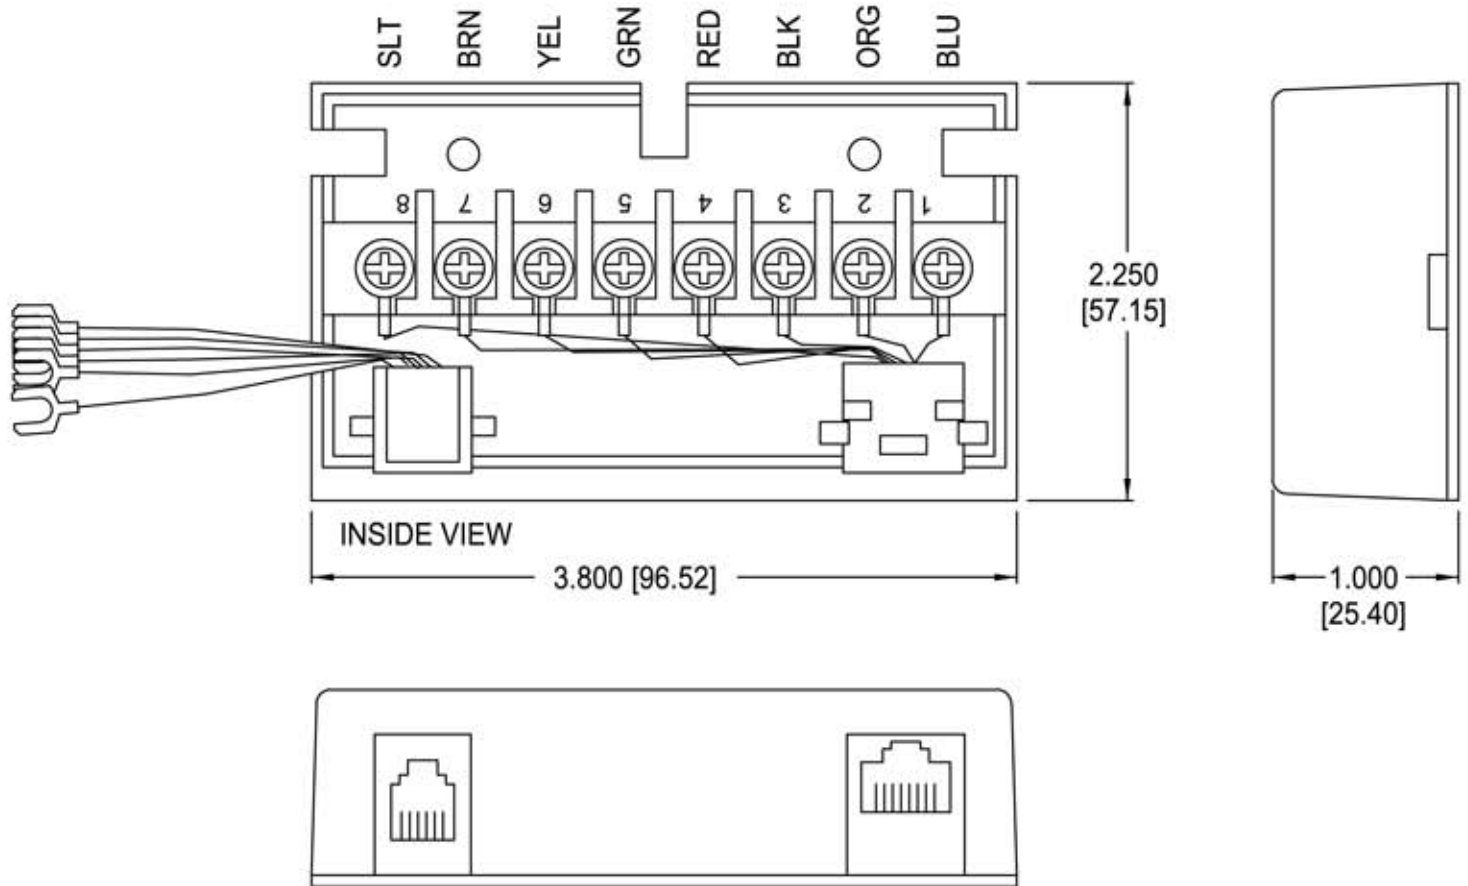

WHT
BLK
RED
GRN
YEL
BLU

6P6C COLORS
FRONT VIEW

SLT
BRN
YEL
GRN
RED
BLK
ORG
BLU

8P8C COLORS
FRONT VIEW
SHORTING BARS
1-4, & 5-8

NOTES:

1. MATERIAL - ABS UL94V-O.
2. TWO MOUNTING SCREWS INCLUDED.
3. INCH [mm] REF. DIM'S.

Allen Tel Products, Inc.
30 TV5 DRIVE • HENDERSON, NV • 89014

AT635B
VIDEO CONNECTING BLOCK