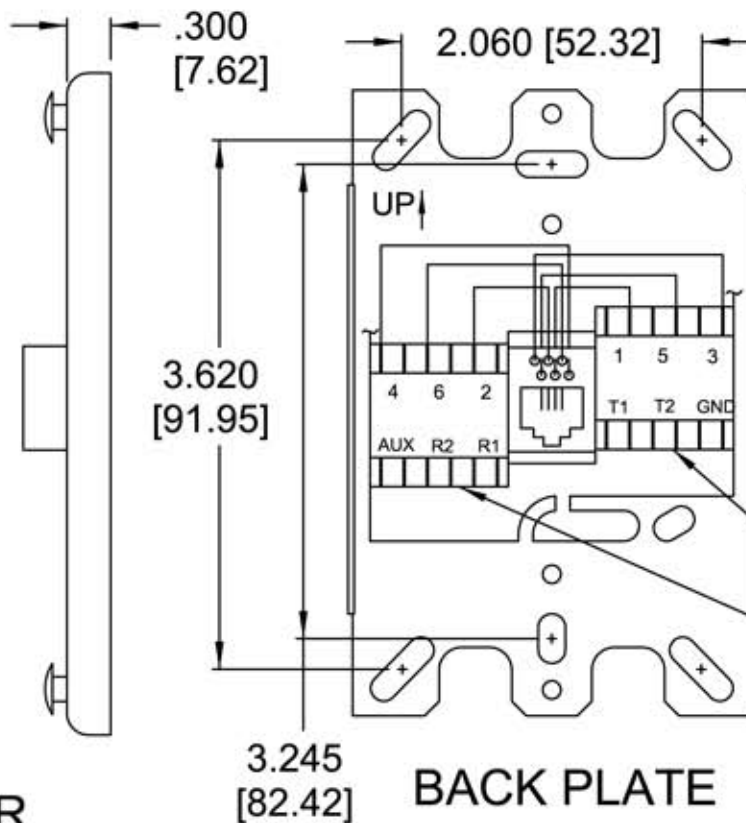

NOTES

1. INCH [mm] DIM'S ARE REFERENCE
2. WIRE ACCESS SLOTS TOP & BOTTOM
3. OUTLET BOX MOUNTING SCREWS INCLUDED
4. QUICK CONNECT WIRE RETAINING CLIP SHOWN

- 1 WHT T3 (GND)
- 2 BLK T2
- 3 RED R1
- 4 GRN T1
- 5 YEL R2
- 6 BLU R3 (AUX)

123456

CLIP

Allen Tel Products, Inc.

Allen Tel Products, Inc.

30 TV5 DRIVE • HENDERSON, NV • 89014

AT630B-6
WALL TELEPHONE JACK