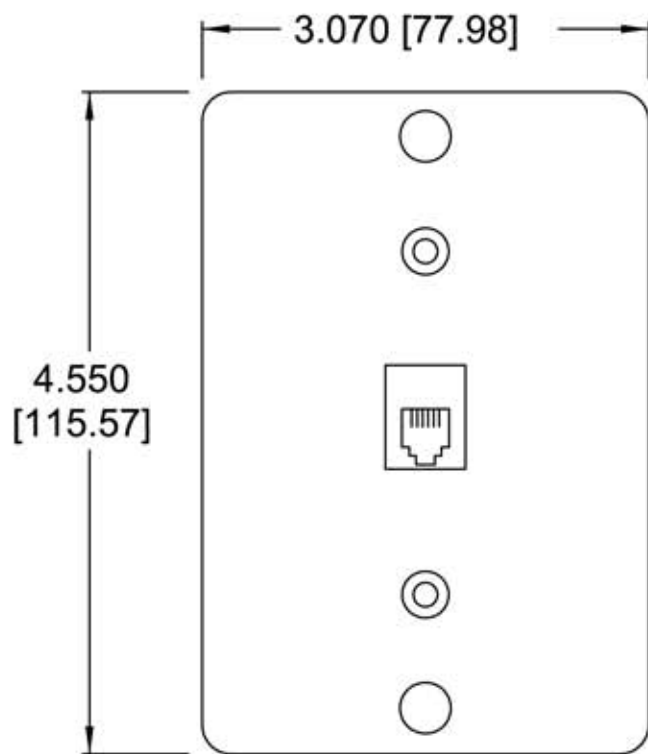

NOTES

1. INCH [mm] DIM'S ARE REFERENCE
2. WIRE ACCESS SLOTS TOP & BOTTOM
3. OUTLET BOX MOUNTING SCREWS INCLUDED
4. QUICK CONNECT WIRE RETAINING CLIP SHOWN

- 1 WHT T3 (GND)
- 2 BLK T2
- 3 RED R1
- 4 GRN T1
- 5 YEL R2
- 6 BLU R3 (AUX)

123456

CLIP

Allen Tel Products, Inc.

Allen Tel Products, Inc.

30 TV5 DRIVE • HENDERSON, NV • 89014

AT630B-6
WALL TELEPHONE JACK