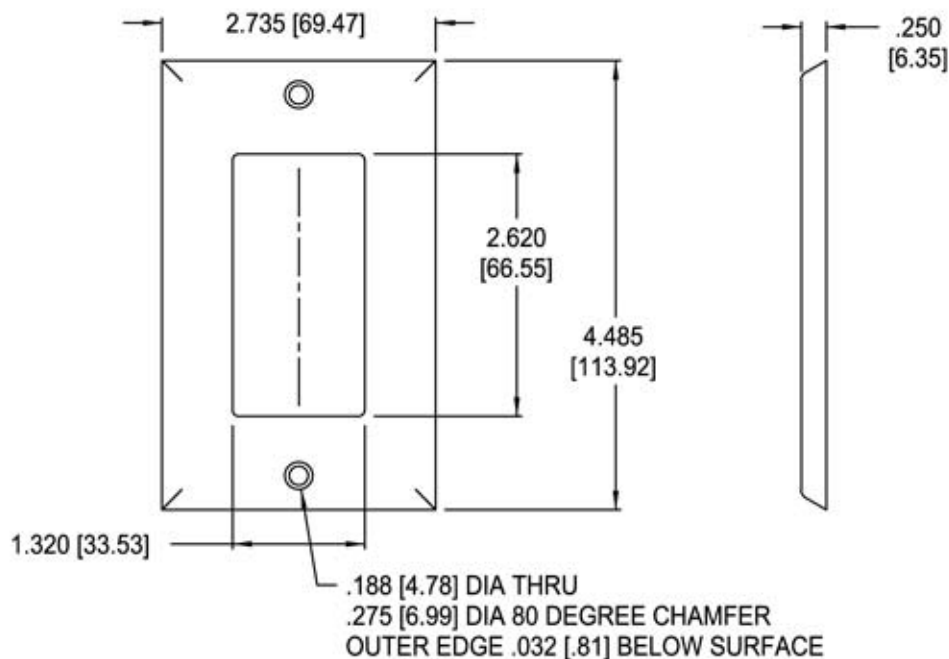

NOTES:

1. XX = COLOR
2. MOUNTING SCREWS INCLUDED
3. INCH [mm] DIM'S (REF)

Allen Tel Products, Inc.

30 TV5 DRIVE • HENDERSON, NV • 89014

AT60-1-XX
SINGLE GANG WALL PLATE