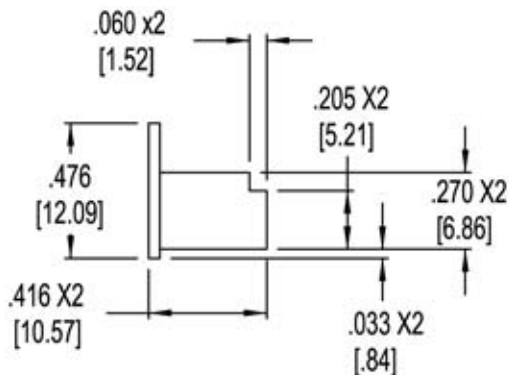

NOTE:
[] = METRIC

Allen Tel Products, Inc.

30 TV5 DRIVE • HENDERSON, NV • 89014

AT6-4
JACK INSERT