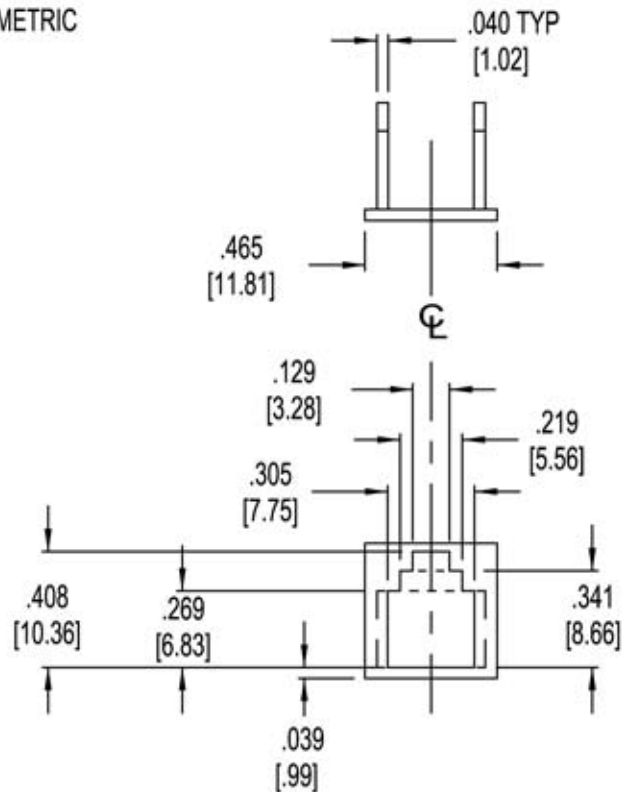

NOTE:
[] = METRIC

Allen Tel Products, Inc.

30 TV5 DRIVE • HENDERSON, NV • 89014

AT6-4
JACK INSERT