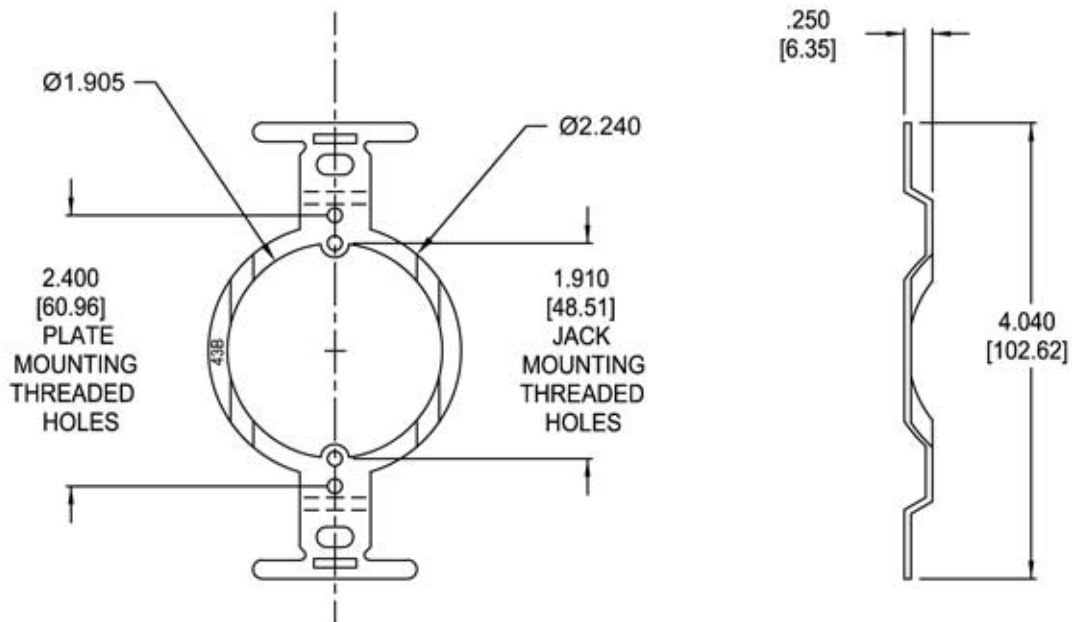

NOTES::

1. USED WITH AT625F-4 OR AT625F-6
2. INCH [mm] DIM'S ARE REFERENCE

Allen Tel Products, Inc.
30 TV5 DRIVE • HENDERSON, NV • 89014

AT43B
MOUNTING BRACKET