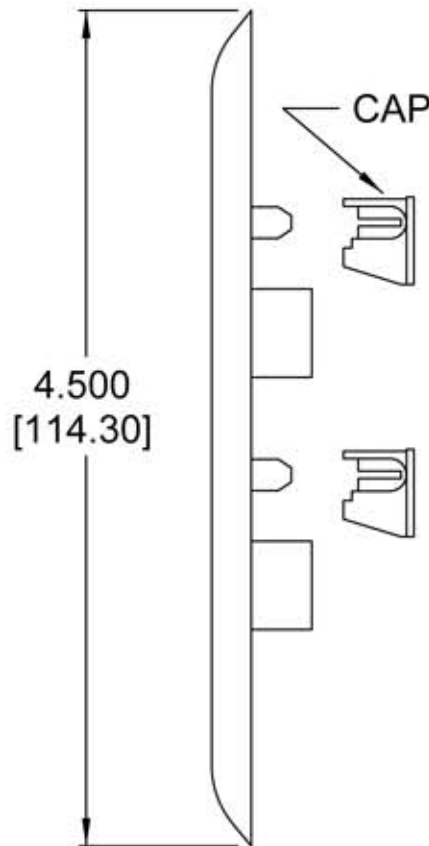

NORMAL INSTALLATION

(INSTRUCTIONS)

**NOTES:**

1. PLASTIC 94VO.
2. 50 MICRO-INCHES GOLD PLATING ON CONTACTS.
3. FOR 23-24-GAGE WIRE
4. PUNCH DOWN TOOL NOT INCLUDED
5. INCH [mm] DIM'S (REF)

**Allen Tel Products, Inc.**  
30 TV5 DRIVE • HENDERSON, NV • 89014

**AT317-6-XX E-Z WALL JACK  
6 POSITION**