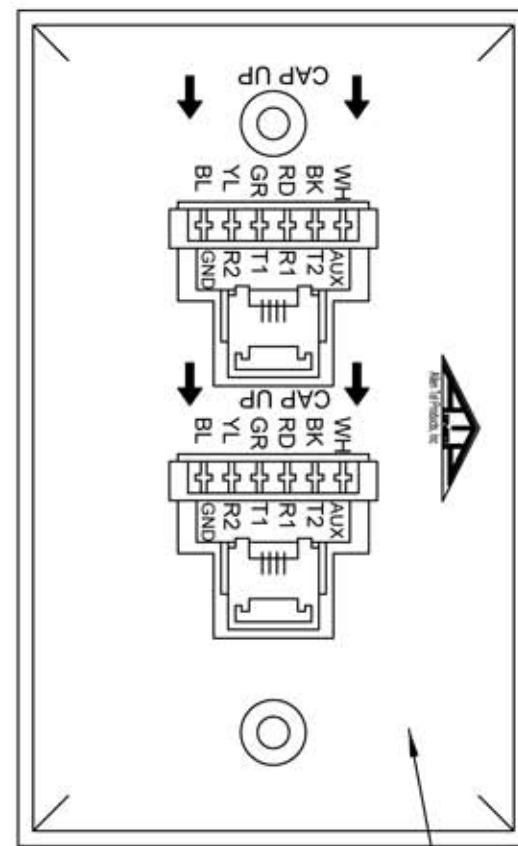

NORMAL INSTALLATION

(INSTRUCTIONS)

**NOTES:**

1. PLASTIC 94VO.
2. 50 MICRO-INCHES GOLD PLATING ON CONTACTS.
3. FOR 23-24-GAGE WIRE
4. PUNCH DOWN TOOL NOT INCLUDED
5. INCH [mm] DIM'S (REF)

**Allen Tel Products, Inc.**  
30 TV5 DRIVE • HENDERSON, NV • 89014

**AT317-6-XX E-Z WALL JACK  
6 POSITION**