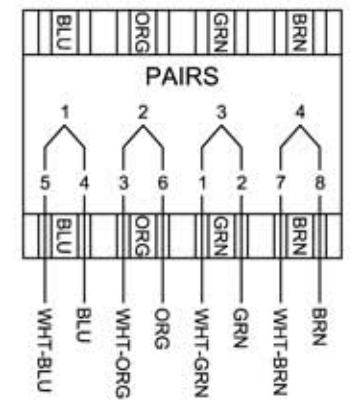

568A

568B

NOTES:  
 1. INCH [mm] DIMENSIONS ARE REF  
 2. UNIVERSAL WIRING FOR EITHER 568A OR 568B

ALLEN TEL PRODUCTS, INC.  
 30 TV5 DRIVE, HENDERSON, NEVADA 89014

**GB110-12WB**  
**12 PAIR WIRING BLOCK**