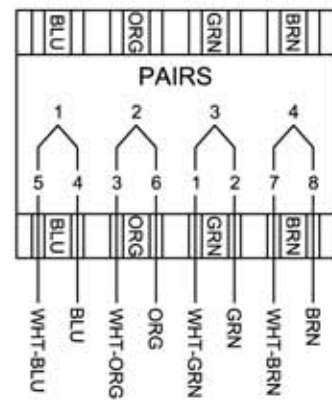

568A

568B

NOTES:  
 1. INCH [mm] DIMENSIONS ARE REF  
 2. UNIVERSAL WIRING FOR EITHER 568A OR 568B

ALLEN TEL PRODUCTS, INC.  
 30 TV5 DRIVE, HENDERSON, NEVADA 89014

**GB110-12WB**  
**12 PAIR WIRING BLOCK**