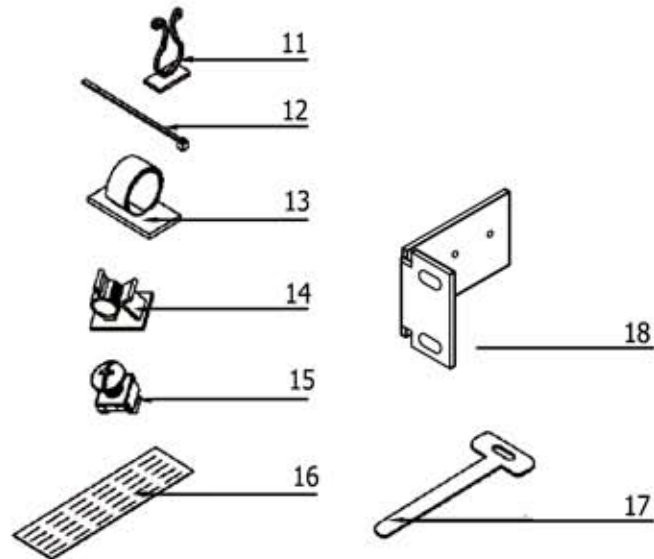

	PART NO.	QTY
1	BACK COVER	1
2,4,5,6	ENCLOSURE	1
3	CABLE RADIUS GUIDE	1
7	TOP COVER	1
8	CREWS	4
9	GROUNDING BAR	1
10	GROMMET	4
11	MOUNTING TWIST TIES	4
12	TIE WRAPS	10
13	VELCRO CABLE LOOP	4
14	ADJUSTABLE CABLE GUIDE	4
15	CABINET MOUNTING CLIP & SCREW	4
16	LABEL	1
17	VELCRO CABLE GUIDE	4
18	MOUNTING BRACKET	1

NOTE: DIMENSION IN MM
AND [INCHES].

ALLEN TEL PRODUCTS, INC.
30 TV5 DRIVE • HENDERSON, NV • 89014

GB234
FIBER OPTIC RACK MOUNT CABINET