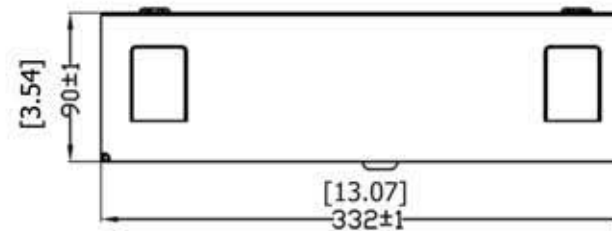

	PART NO.	QTY
1	ENCLOSURE	1
2	CABLE RADIUS GUIDE	1
3	MOUNTING TWIST TIES	4
4	TIE WRAPS	10
5	VELCRO CABLE LOOP	4
6	ADJUSTABLE CABLE GUIDE	4
7	LABEL	1
8	SELF TAPING SCREWS	4
9	PLASTIC ANCHORS	4
10	GROUNDING BAR	1
11	VELCRO CABLE TIES	4

NOTE: DIMENSION IN mm AND [INCHES]

ALLEN TEL PRODUCTS, INC.

30 TV5 DRIVE • HENDERSON, NV • 89014

GB212 FIBER OPTIC CABINET