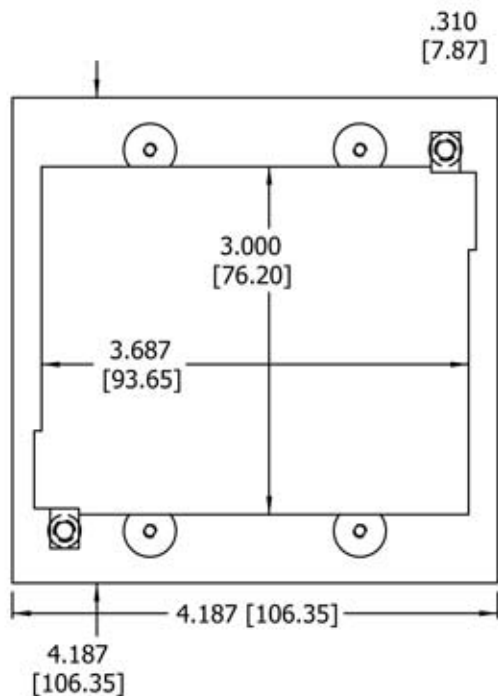

NOTES

1. HARDWARE INCLUDED.
2. INCH [mm] DIM'S ARE REFERENCE.

ALLEN TEL PRODUCTS, INC.

30 TV5 DRIVE • HENDERSON, NV • 89014

AT92 MOUNTING FRAME