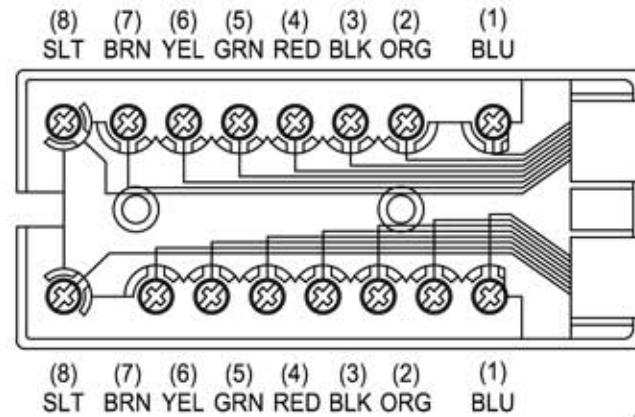

WITH 2, 8C8P RJ45 JACKS

.81
[20.6]

DIMENSIONS ARE REFERENCE
[] = METRIC

Allen Tel Products, Inc.
30 TV5 DRIVE • HENDERSON, NV • 89014

AT888
MODULAR DUPLEX SURFACE JACK