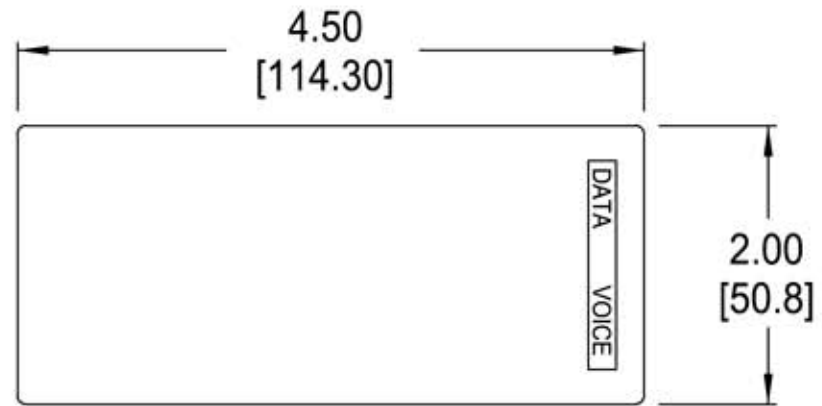

WITH 2, 8C8P RJ45 JACKS

.81
[20.6]

DIMENSIONS ARE REFERENCE
[] = METRIC

Allen Tel Products, Inc.
30 TV5 DRIVE • HENDERSON, NV • 89014

AT888
MODULAR DUPLEX SURFACE JACK