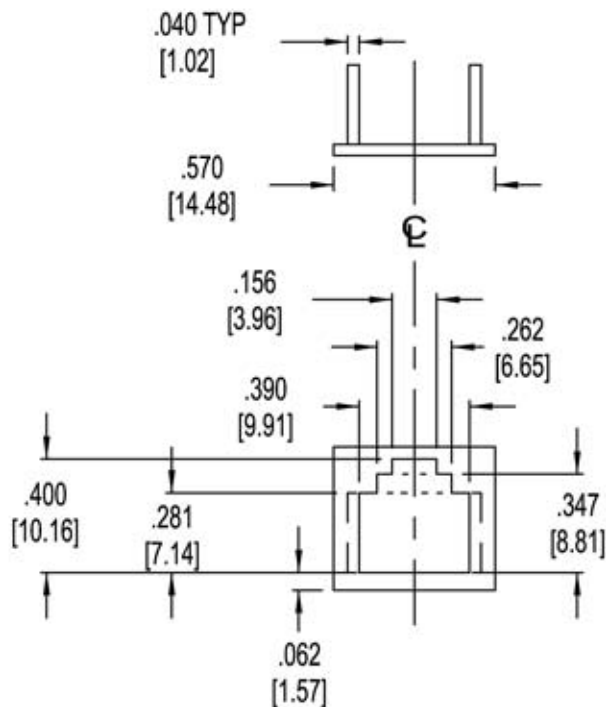

NOTE:
[] = METRIC

Allen Tel Products, Inc.

30 TV5 DRIVE • HENDERSON, NV • 89014

AT8-6
JACK INSERT