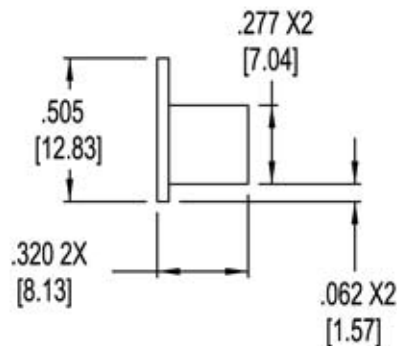

NOTE:
[] = METRIC

Allen Tel Products, Inc.

30 TV5 DRIVE • HENDERSON, NV • 89014

AT8-6
JACK INSERT