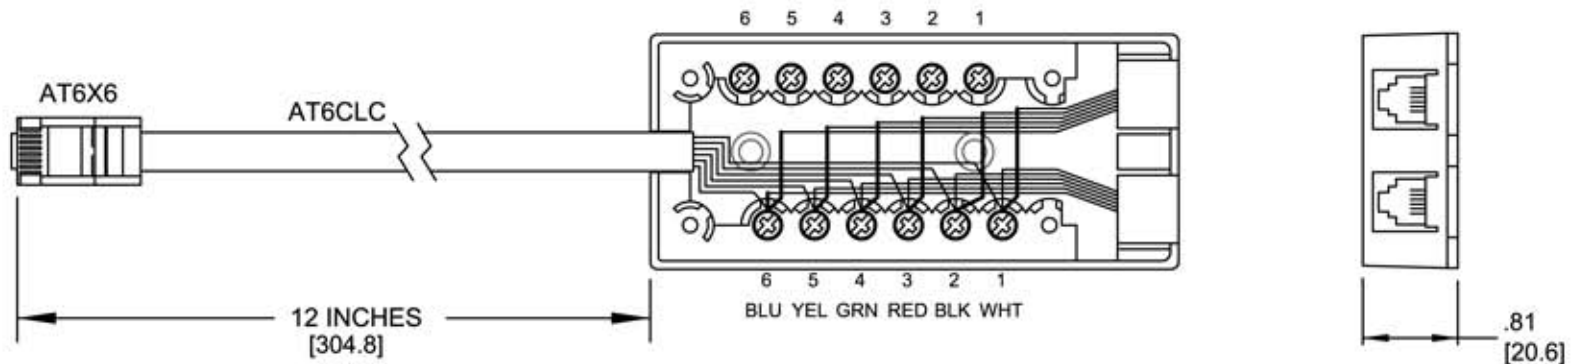

WITH 2, 6C6P RJ11 JACKS

DIMENSIONS ARE REFERENCE

[] = METRIC

Allen Tel Products, Inc.

30 TV5 DRIVE • HENDERSON, NV • 89014

**AT666-34826 ADAPTER
SURFACE JACK**