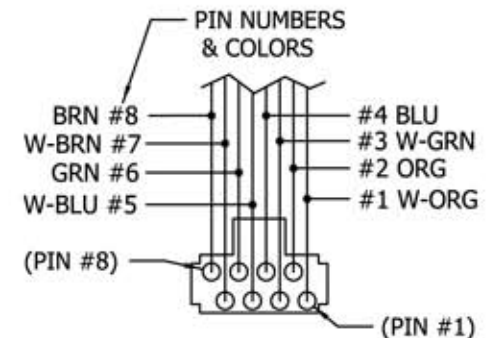

STAINLESS STEEL COVER

BACK PLATE  
FRONT VIEW

WIRE REFERENCE CHART

PAIR	POS#	PIN#	COLOR
1	1	5	W-BLU
	2	4	BLU
2	3	1	W-ORG
	4	2	ORG
3	5	3	W-GRN
	6	6	GRN
4	7	7	W-BRN
	8	8	BRN

568B WIRING (REAR)

NOTE:  
USE 26 GAUGE WIRE ONLY

ALLEN TEL PRODUCTS, INC.

30 TV5 DRIVE • HENDERSON, NV • 89014

AT630B-8  
WALL TELEPHONE JACK