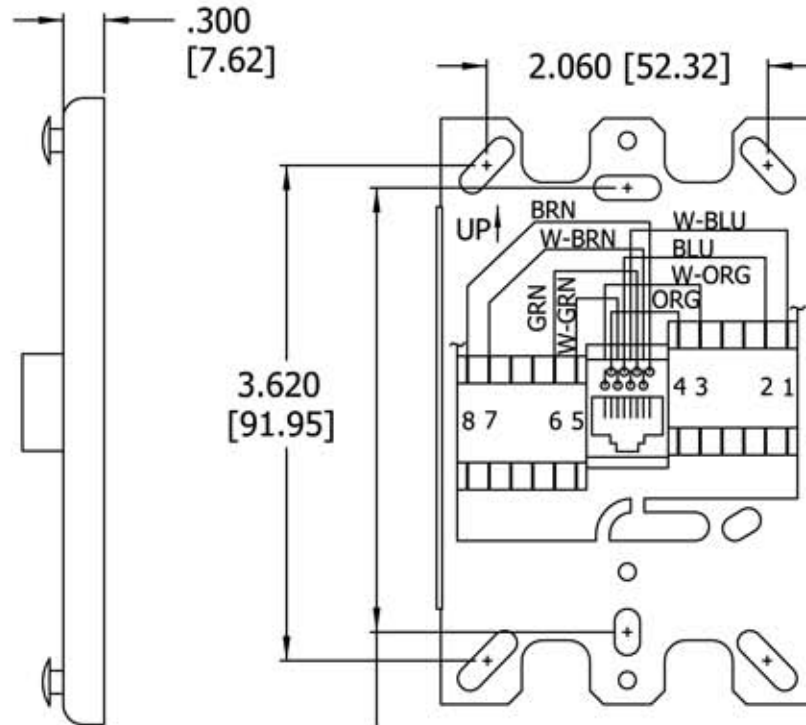

STAINLESS STEEL COVER

BACK PLATE  
FRONT VIEW

WIRE REFERENCE CHART

PAIR	POS#	PIN#	COLOR
1	1	5	W-BLU
	2	4	BLU
2	3	1	W-ORG
	4	2	ORG
3	5	3	W-GRN
	6	6	GRN
4	7	7	W-BRN
	8	8	BRN

568B WIRING (REAR)

NOTE:  
USE 26 GAUGE WIRE ONLY

ALLEN TEL PRODUCTS, INC.

30 TV5 DRIVE • HENDERSON, NV • 89014

AT630B-8  
WALL TELEPHONE JACK