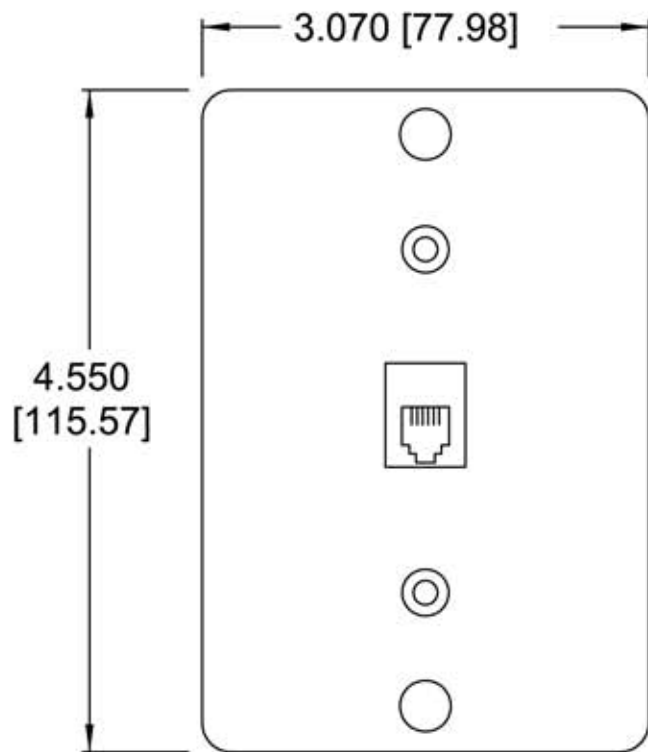

NOTES

1. INCH [mm] DIM'S ARE REFERENCE
2. WIRE ACCESS SLOTS TOP & BOTTOM
3. OUTLET BOX MOUNTING SCREWS INCLUDED
4. QUICK CONNECT WIRE RETAINING CLIP SHOWN

STAINLESS STEEL COVER

BACK PLATE

- 1 WHT T3 (GND)
- 2 BLK T2
- 3 RED R1
- 4 GRN T1
- 5 YEL R2
- 6 BLU R3 (AUX)

123456

CLIP

Allen Tel Products, Inc.

Allen Tel Products, Inc.

30 TV5 DRIVE • HENDERSON, NV • 89014

AT630B-6
WALL TELEPHONE JACK