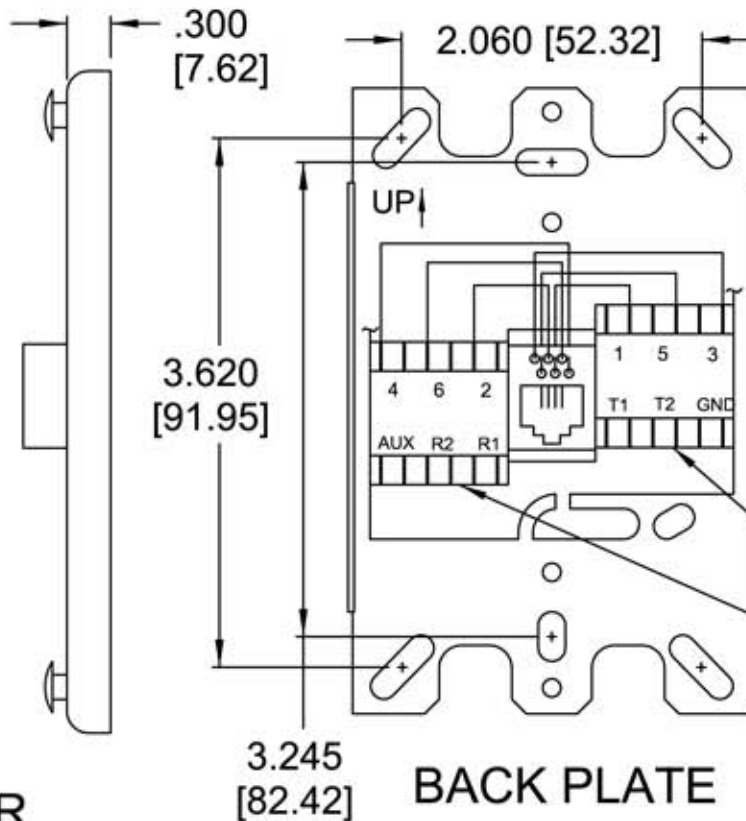

NOTES

1. INCH [mm] DIM'S ARE REFERENCE
2. WIRE ACCESS SLOTS TOP & BOTTOM
3. OUTLET BOX MOUNTING SCREWS INCLUDED
4. QUICK CONNECT WIRE RETAINING CLIP SHOWN

STAINLESS STEEL COVER

BACK PLATE

- 1 WHT T3 (GND)
- 2 BLK T2
- 3 RED R1
- 4 GRN T1
- 5 YEL R2
- 6 BLU R3 (AUX)

123456

CLIP

Allen Tel Products, Inc.

Allen Tel Products, Inc.

30 TV5 DRIVE • HENDERSON, NV • 89014

AT630B-6
WALL TELEPHONE JACK