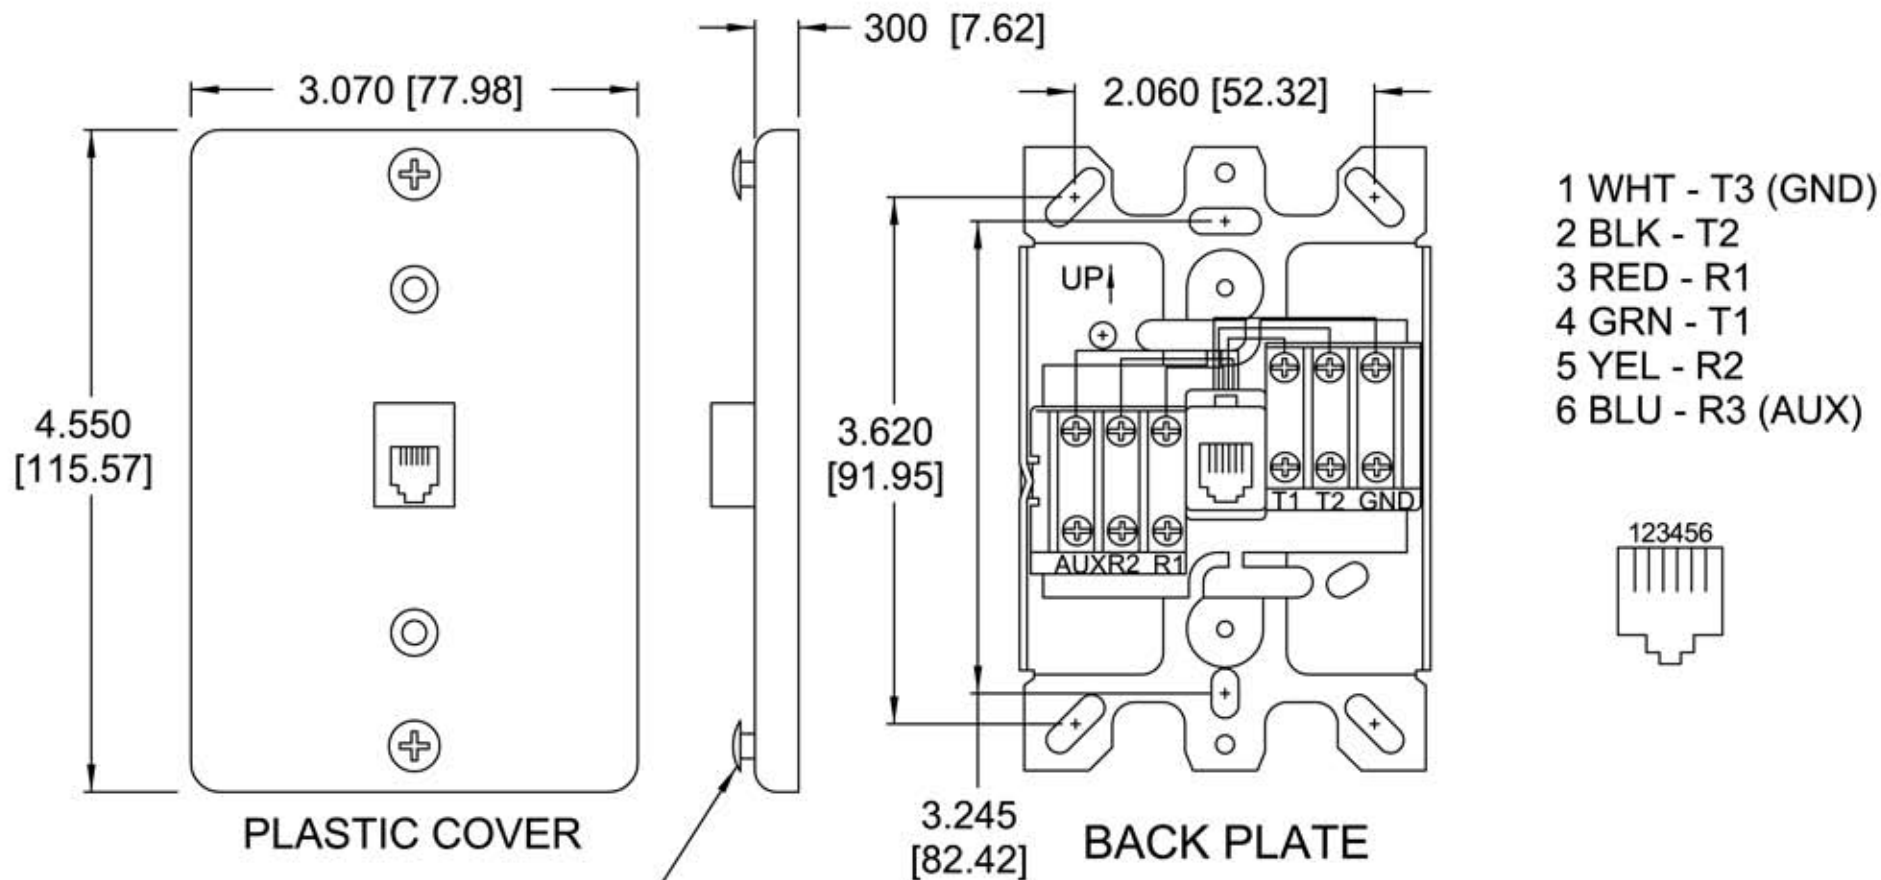

NOTES:

1. INCH [mm] DIM'S ARE REFERENCE
2. WIRE ACCESS BREAKOUT TOP & BOTTOM
3. OUTLET BOX MOUNTING SCREWS INCLUDED

OPTIONS INCLUDED:
a. TELEPHONE STUDS
b. HOLE PLUGS

Allen Tel Products, Inc.

30 TV5 DRIVE • HENDERSON, NV • 89014

**AT630AQB-6
WALL TELEPHONE JACK**