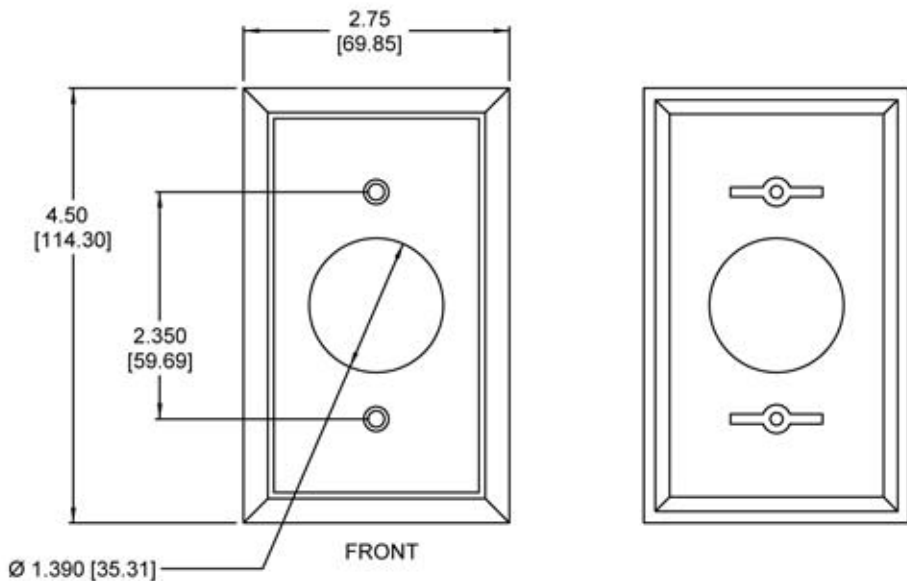

NOTES:
INCH [mm] DIMENSIONS

Allen Tel Products, Inc.

30 TV5 DRIVE • HENDERSON, NV • 89014

AT105P-XX
OUTLET WALL PLATE (SINGLE)