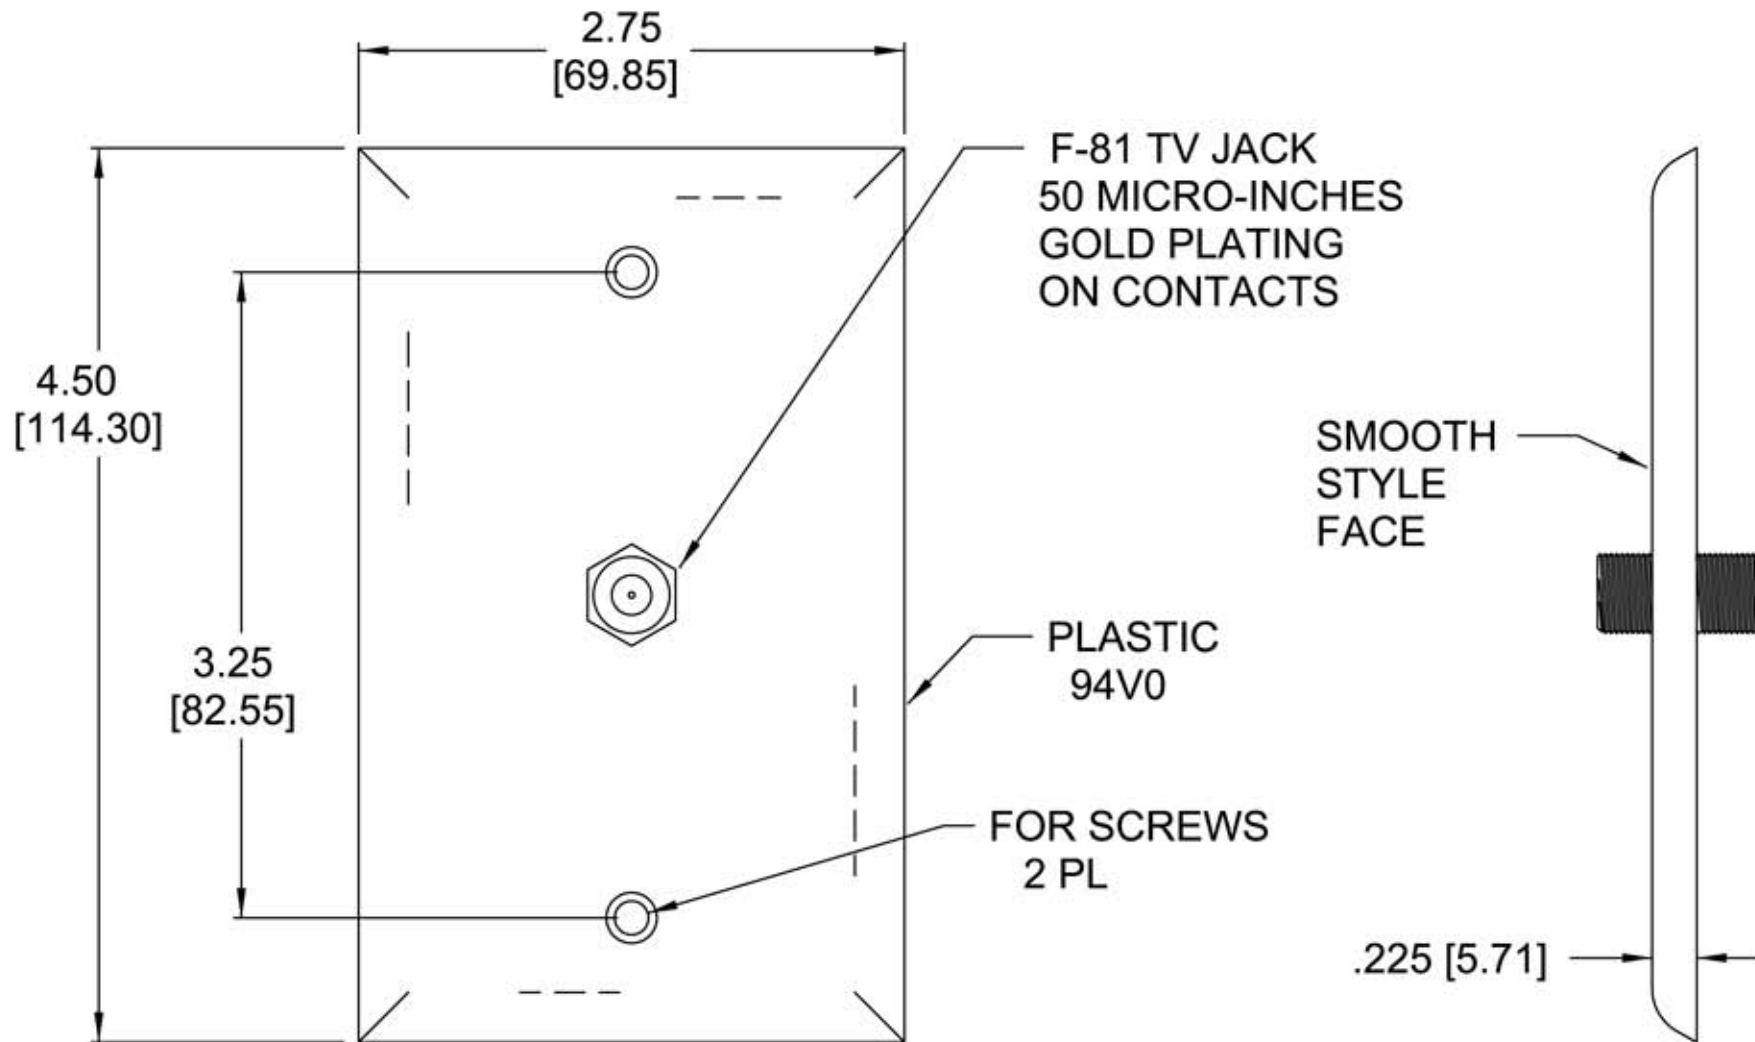

INCH [mm] DIMENSIONS

TWO 6-32 OVAL HEAD SCREWS INCLUDED

Allen Tel Products, Inc.

30 TV5 DRIVE • HENDERSON, NV • 89014

AT1031-F & AT1031-F-15 FLUSH
MOUNT T.V. WALL JACK