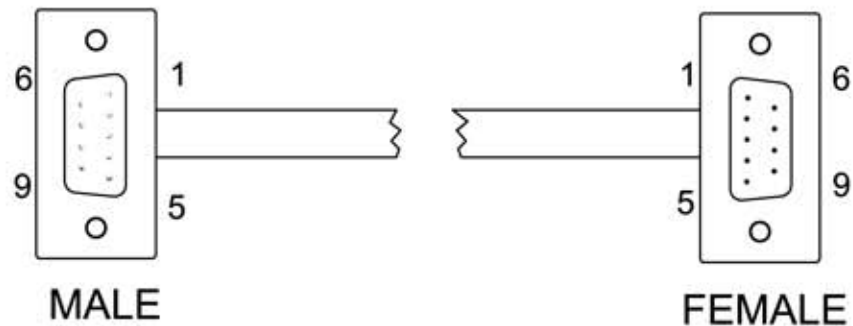

WIRING DIAGRAM

GBDB9MF-XX
9 PIN MALE/FEMALE
DB CONNECTOR

Allen Tel Products, Inc.
30 TV5 DRIVE • HENDERSON, NV • 89014

GBDB9MF MONITOR CABLE