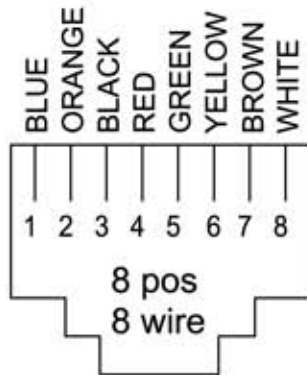

ATRA8M-MALE

WIRING  
BACK VIEW  
8 POS 8 COND

RJ45  
8 POS 8 COND.

RS232 - DB25M

RJ45	WIRE COLOR	DB25M
1-RTS	BLUE	5-CTS
2-DTR	ORANGE	6-DSR
3-TXD	BLACK	3-RXD
4-GND	RED	7-GND
5-GND	GREEN	
6-RXD	YELLOW	2-TXD
7-DSR	BROWN	20-DTR
8-CTS	WHITE	4-RTS

**NOTES:**

1. DIM'S ARE REFERENCE.
2. INCH [mm] DIMENSIONS.

Allen Tel Products, Inc.  
30 TV5 DRIVE • HENDERSON, NV • 89014

**ATRA8M-34642 ADAPTER  
DB25M TO RJ45**