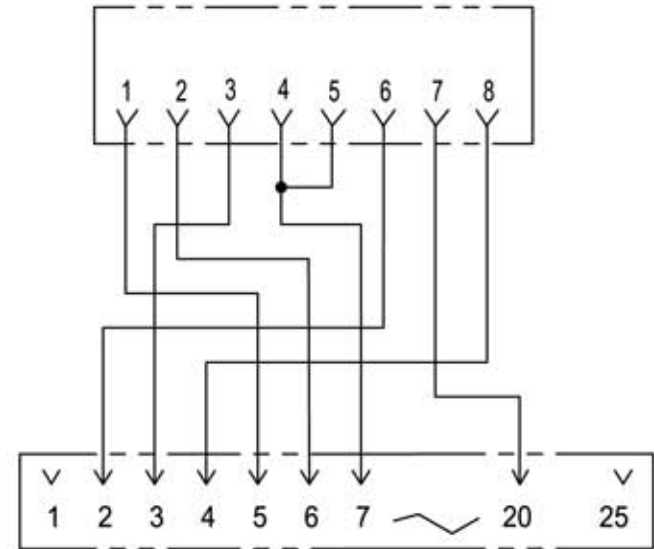

ATRA8M-MALE

WIRING  
BACK VIEW  
8 POS 8 COND

RJ45  
8 POS 8 COND.

RS232 - DB25M

RJ45	WIRE COLOR	DB25M
1-RTS	BLUE	5-CTS
2-DTR	ORANGE	6-DSR
3-TXD	BLACK	3-RXD
4-GND	RED	7-GND
5-GND	GREEN	
6-RXD	YELLOW	2-TXD
7-DSR	BROWN	20-DTR
8-CTS	WHITE	4-RTS

**NOTES:**

1. DIM'S ARE REFERENCE.
2. INCH [mm] DIMENSIONS.

Allen Tel Products, Inc.  
30 TV5 DRIVE • HENDERSON, NV • 89014

**ATRA8M-34642 ADAPTER  
DB25M TO RJ45**