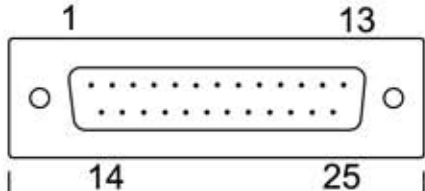

DB25F FEMALE

DB25M MALE

TWO RED STRAPS INCLUDED

2.18 [55.4]

- NOTES:
1. MODULAR JACK CONTACTS 30 MICROINCHES OF GOLD
 2. DB25 CONTACTS 3 MICROINCHES OF GOLD
 3. PLASTIC MATERIAL - ABS UL94V-0
 4. INCH [mm] DIM'S (REF)