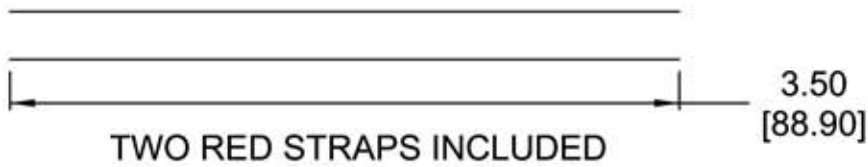

DB25F FEMALE

DB25M MALE

TWO RED STRAPS INCLUDED

2.18 [55.4]

- NOTES:
1. MODULAR JACK CONTACTS 30 MICROINCHES OF GOLD
 2. DB25 CONTACTS 3 MICROINCHES OF GOLD
 3. PLASTIC MATERIAL - ABS UL94V-0
 4. INCH [mm] DIM'S (REF)