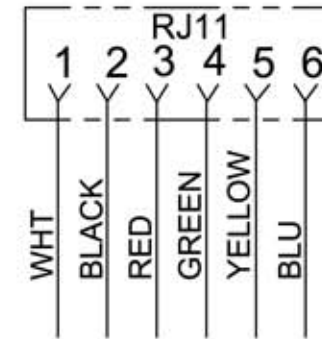

6P6C JACK

TO BE CONNECTED AS REQUIRED

DB25M  
RS232 MALE

**NOTES:**

1. MODULAR JACK CONTACTS 30 MICROINCHES OF GOLD
2. DB25 CONTACTS 3 MICROINCHES OF GOLD
3. PLASTIC MATERIAL - ABS UL94V-O
4. INCH [mm] DIM'S (REF)