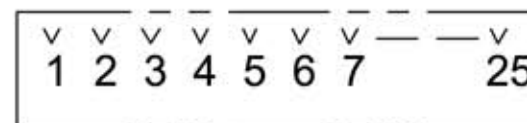

DB25M

6P6C
DEC JACK

TO BE CONNECTED AS REQUIRED

DB25M
RS232 MALE

NOTES:

1. MODULAR JACK CONTACTS 30 MICROINCHES OF GOLD
2. DB25 CONTACTS 3 MICROINCHES OF GOLD
3. PLASTIC MATERIAL - ABS UL94V-O
4. INCH [mm] DIM'S (REF)