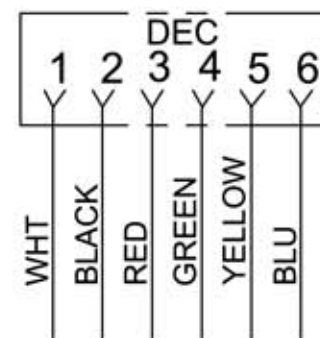

DB25M

6P6C
DEC JACK

TO BE CONNECTED AS REQUIRED

DB25M
RS232 MALE

NOTES:

1. MODULAR JACK CONTACTS 30 MICROINCHES OF GOLD
2. DB25 CONTACTS 3 MICROINCHES OF GOLD
3. PLASTIC MATERIAL - ABS UL94V-O
4. INCH [mm] DIM'S (REF)