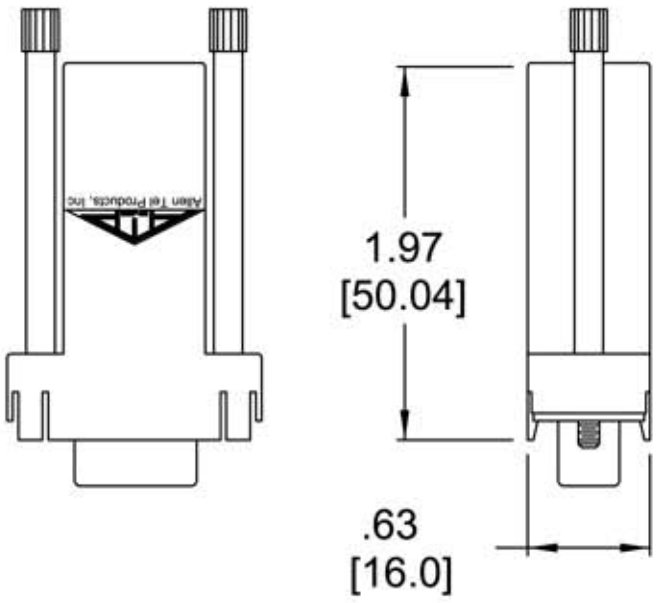

NOTES:
INCH [mm] REFERENCE DIMENSIONS

CONNECTIONS

Allen Tel Products, Inc.
 30 TV5 DRIVE • HENDERSON, NV • 89014

ATDB9F-8 SPECIAL
8P8C JACK TO FEMALE DB9