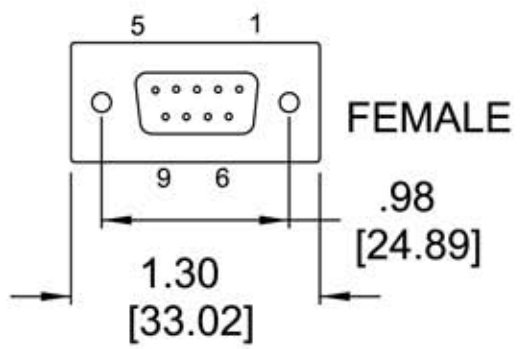

NOTES:
INCH [mm] REFERENCE DIMENSIONS

CONNECTIONS

Allen Tel Products, Inc.
 30 TV5 DRIVE • HENDERSON, NV • 89014

ATDB9F-8 SPECIAL
8P8C JACK TO FEMALE DB9