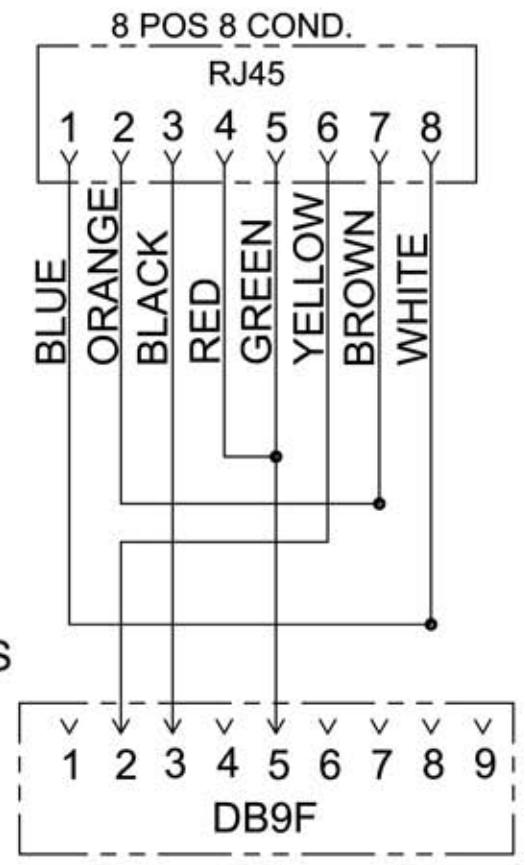

NOTES:
INCH [mm] REFERENCE DIMENSIONS

CONNECTIONS

Allen Tel Products, Inc.
 30 TV5 DRIVE • HENDERSON, NV • 89014

ATDB9F-8 SPECIAL
8P8C JACK TO FEMALE DB9