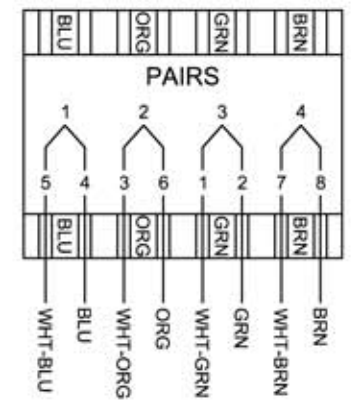

568A

568B

NOTES:  
 1. INCH [mm] DIMENSIONS ARE REF  
 2. UNIVERSAL WIRING FOR EITHER 568A OR 568B

ALLEN TEL PRODUCTS, INC.  
 30 TV5 DRIVE, HENDERSON, NEVADA 89014

**GB110-12WB**  
**12 PAIR WIRING BLOCK**