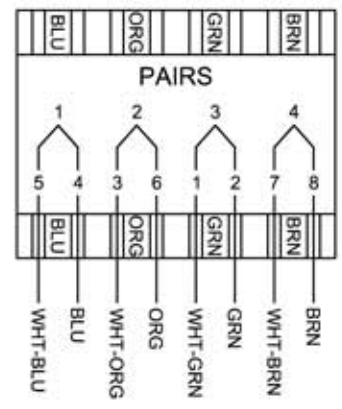

568A

568B

NOTES:  
 1. INCH [mm] DIMENSIONS ARE REF  
 2. UNIVERSAL WIRING FOR EITHER 568A OR 568B

ALLEN TEL PRODUCTS, INC.  
 30 TV5 DRIVE, HENDERSON, NEVADA 89014

**GB110-12WB**  
**12 PAIR WIRING BLOCK**