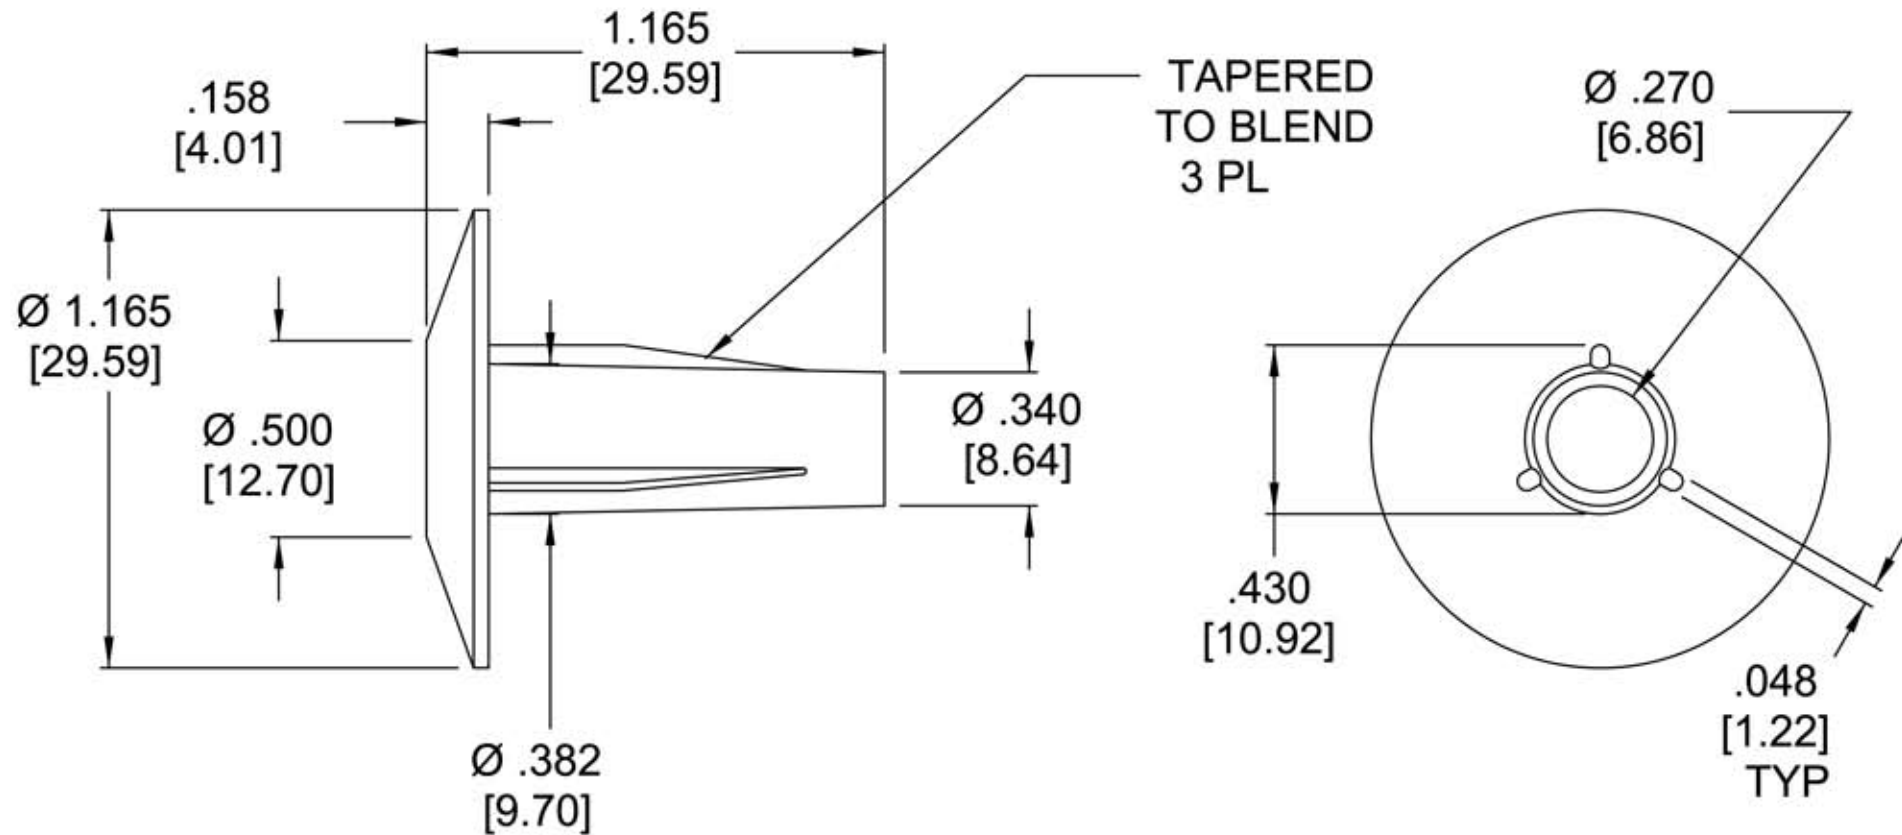

NOTE
DIM'S ARE REFERENCE

Allen Tel Products, Inc.
30 TV5 DRIVE • HENDERSON, NV • 89014

CT240
RG-59 FEED THRU BUSHING